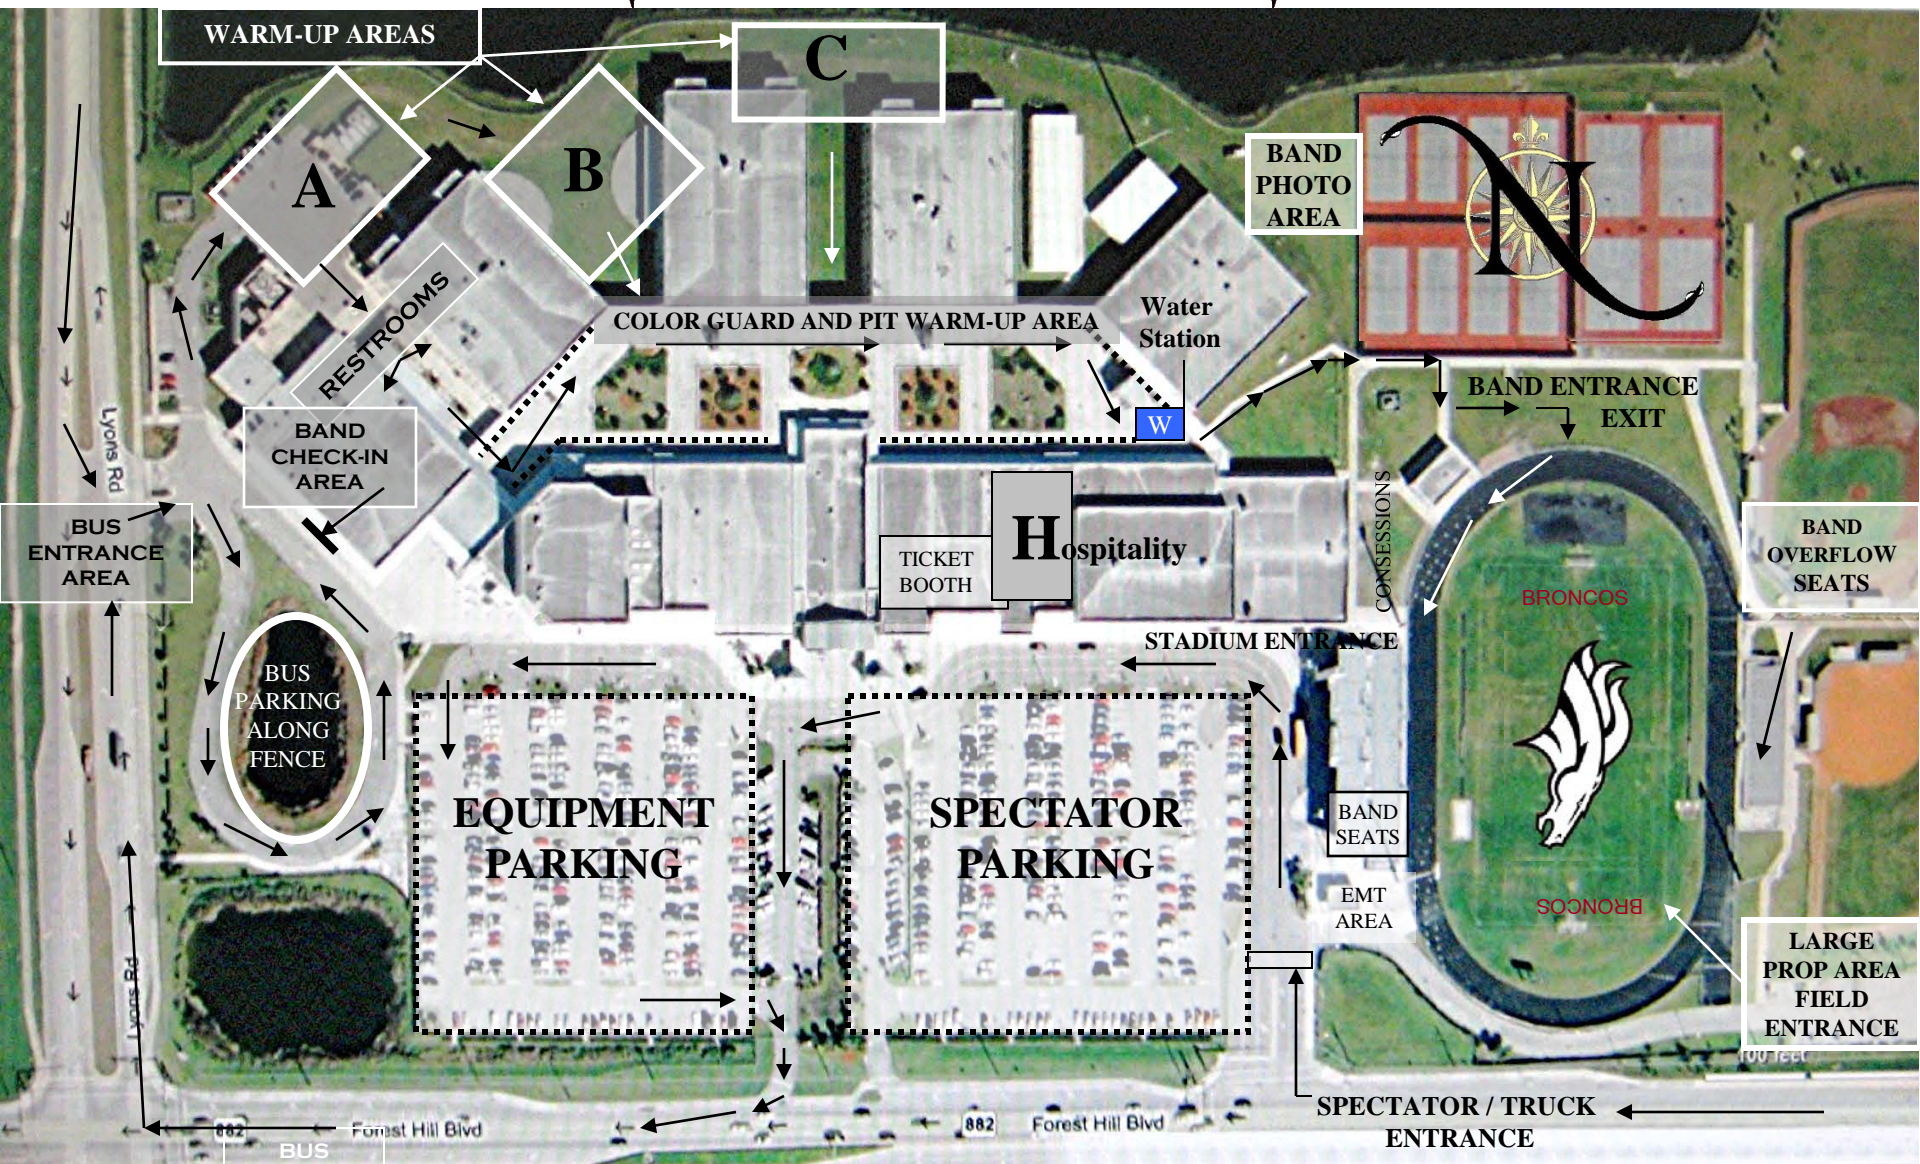

PALM BEACH CENTRAL HIGH SCHOOL FBA EVALUATIONS

OCTOBER 23, 2010

1. BAND BUSES ENTRANCE LOCATED AT WEST SIDE OF PROPERTY ON LYONS ROAD AND PARK ALONG LYONS ROAD OR DESIGNATED AREAS.
2. SPECTATOR AND EQUIPMENT/ PROP TRUCK ENTRANCE AT SOUTH EAST CORNER OF PROPERTY ON FOREST HILL BLVD.
3. LARGE PROP DISPLAYS WILL PARK, SET UP AND ENTER THE STADIUM AT THE FAR SOUTH EAST PARKING LOT AREA BY THE BASEBALL FIELD.
4. BAND, THE PIT SECTION AND GUARD WILL WARM UP IN THE NORTH DESIGNATED SECTIONS & ENTER TO PERFORM ON NORTH SIDE OF STADIUM.